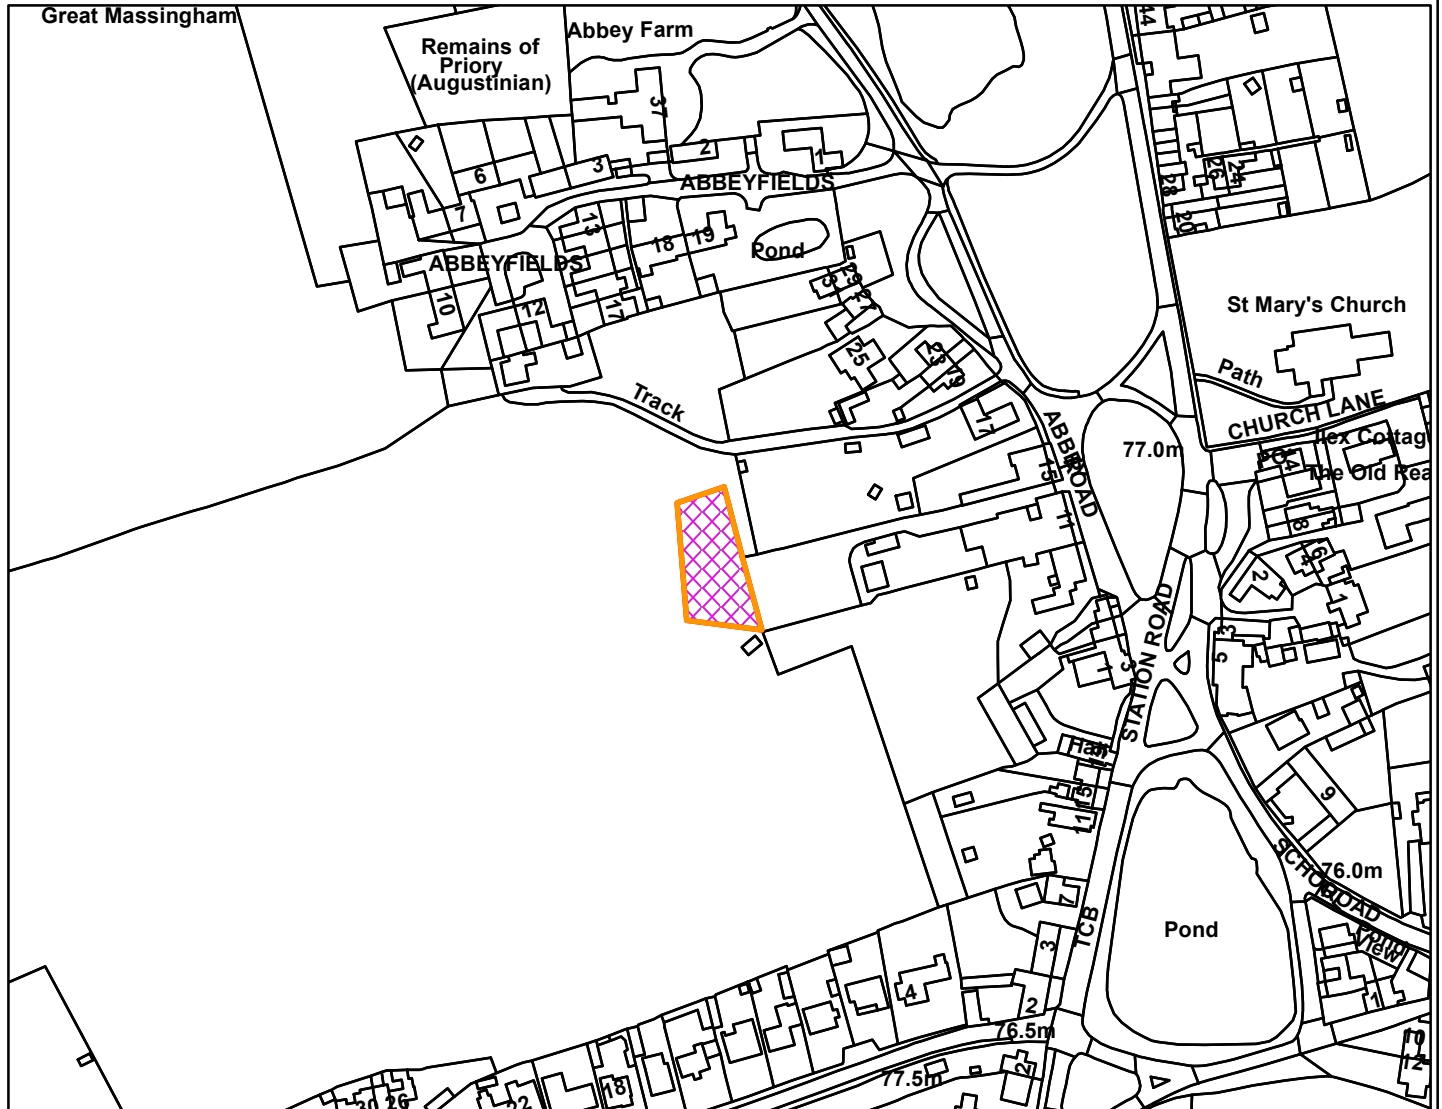

The Dabbling Duck 11 Abbey Road Great Massingham King's Lynn Norfolk PE32 2HN

Legend

[Empty legend box]

© Crown copyright and database rights 2025
 Ordnance Survey AC0000819234

Organisation	BCKLWN
Department	Department
Comments	
Date	15/07/2025
MSA Number	0100024314